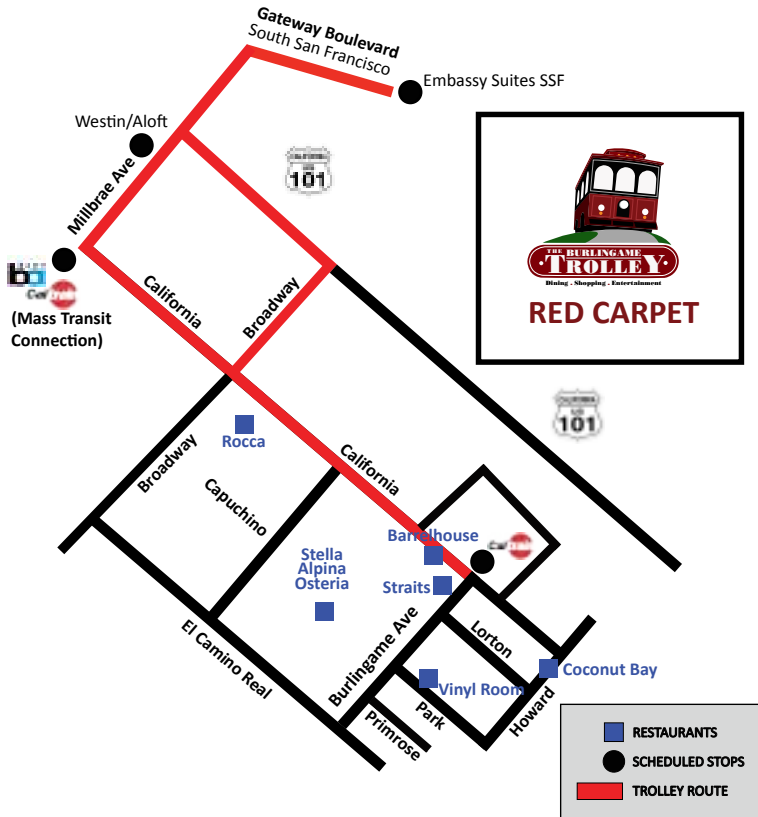

# RED CARPET TROLLEY

## FREE SERVICE

**SOUTH SAN FRANCISCO AND MILLBRAE  
TO WORLD CLASS LOCAL DINING,  
SHOPPING AND ENTERTAINMENT.  
(DOWNTOWN BURLINGAME)**

**ALSO CONNECTS TO MILLBRAE MASS TRANSIT  
STATION FOR TRIPS TO SAN FRANCISCO.**

*Red Carpet Trolley sponsored by:*

- Embassy Suites SFO - South San Francisco
- The Westin S.F. Airport - Millbrae
- Aloft S.F. Airport - Millbrae

## RED CARPET TROLLEY DAILY SCHEDULE

Run #	Embassy Suites South San Francisco (Front Entrance)	Westin/Aloft Millbrae (Westin Front Entrance)	Millbrae BART & Caltrain Station (beginning of bus zone, north side)	Burlingame Ave. Shopping (Caltrain Station)	Westin/Aloft Millbrae (Westin Front Entrance)
1	11:27 AM	11:45 AM	11:50 AM	12:09 PM	12:21 PM
2	12:36 PM	12:54 PM	12:59 PM	1:18 PM	1:30 PM
3	1:45 PM	2:03 PM	2:08 PM	2:27 PM	2:39 PM
4	2:54 PM	3:12 PM	3:17 PM	3:46 PM**	3:58 PM**
<b>DRIVER BREAK 3:58 PM TO 4:48 PM</b>					
5	4:48 PM	5:06 PM	5:11 PM	5:30 PM	5:42 PM
6	5:57 PM	6:15 PM	6:20 PM	6:39 PM	6:51 PM
7	7:06 PM	7:24 PM	7:29 PM	7:48 PM	8:00 PM
8	8:15 PM	8:33 PM	8:38 PM	8:57 PM	9:09 PM**
9	9:24 PM**	<i>Operated by Excel Sedans Services: 1-650-200-7531</i>			