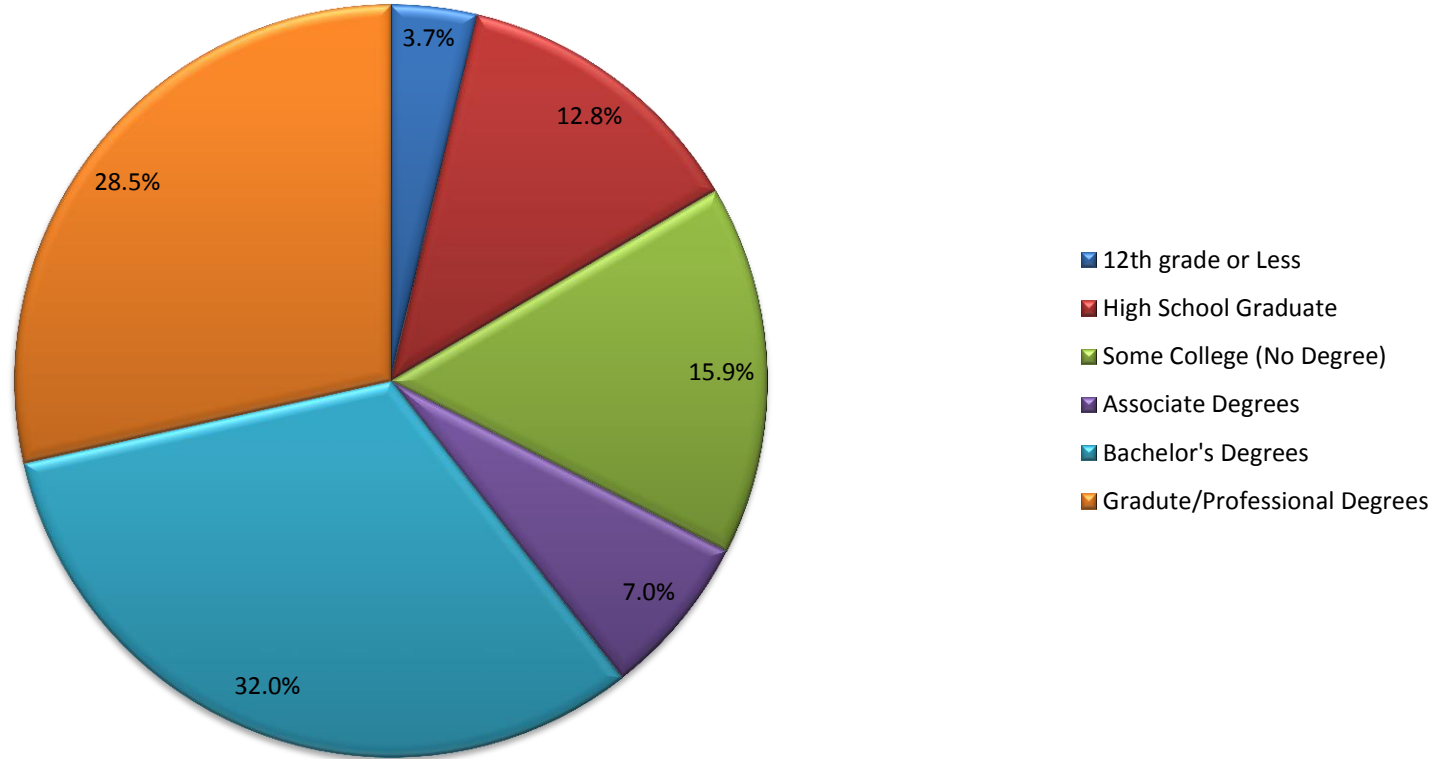

Educational Attainment (Age 25 and Older) in Burlingame

EDUCATIONAL LEVEL	NUMBER	PERCENTAGE
12 TH GRADE OR LESS	801	3.7%
HIGH SCHOOL GRADUATE	2,774	12.8
SOME COLLEGE (NO DEGREES)	3,441	15.9
ASSOCIATE DEGREES	1,508	7.0
BACHELOR'S DEGREES	6,917	32.0
GRADUATE/PROFFESIONAL DEGREES	6,161	28.5